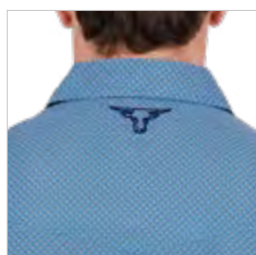

BACK NECK LOGO EMBROIDERY