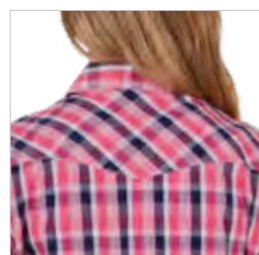

WESTERN BACK YOKE