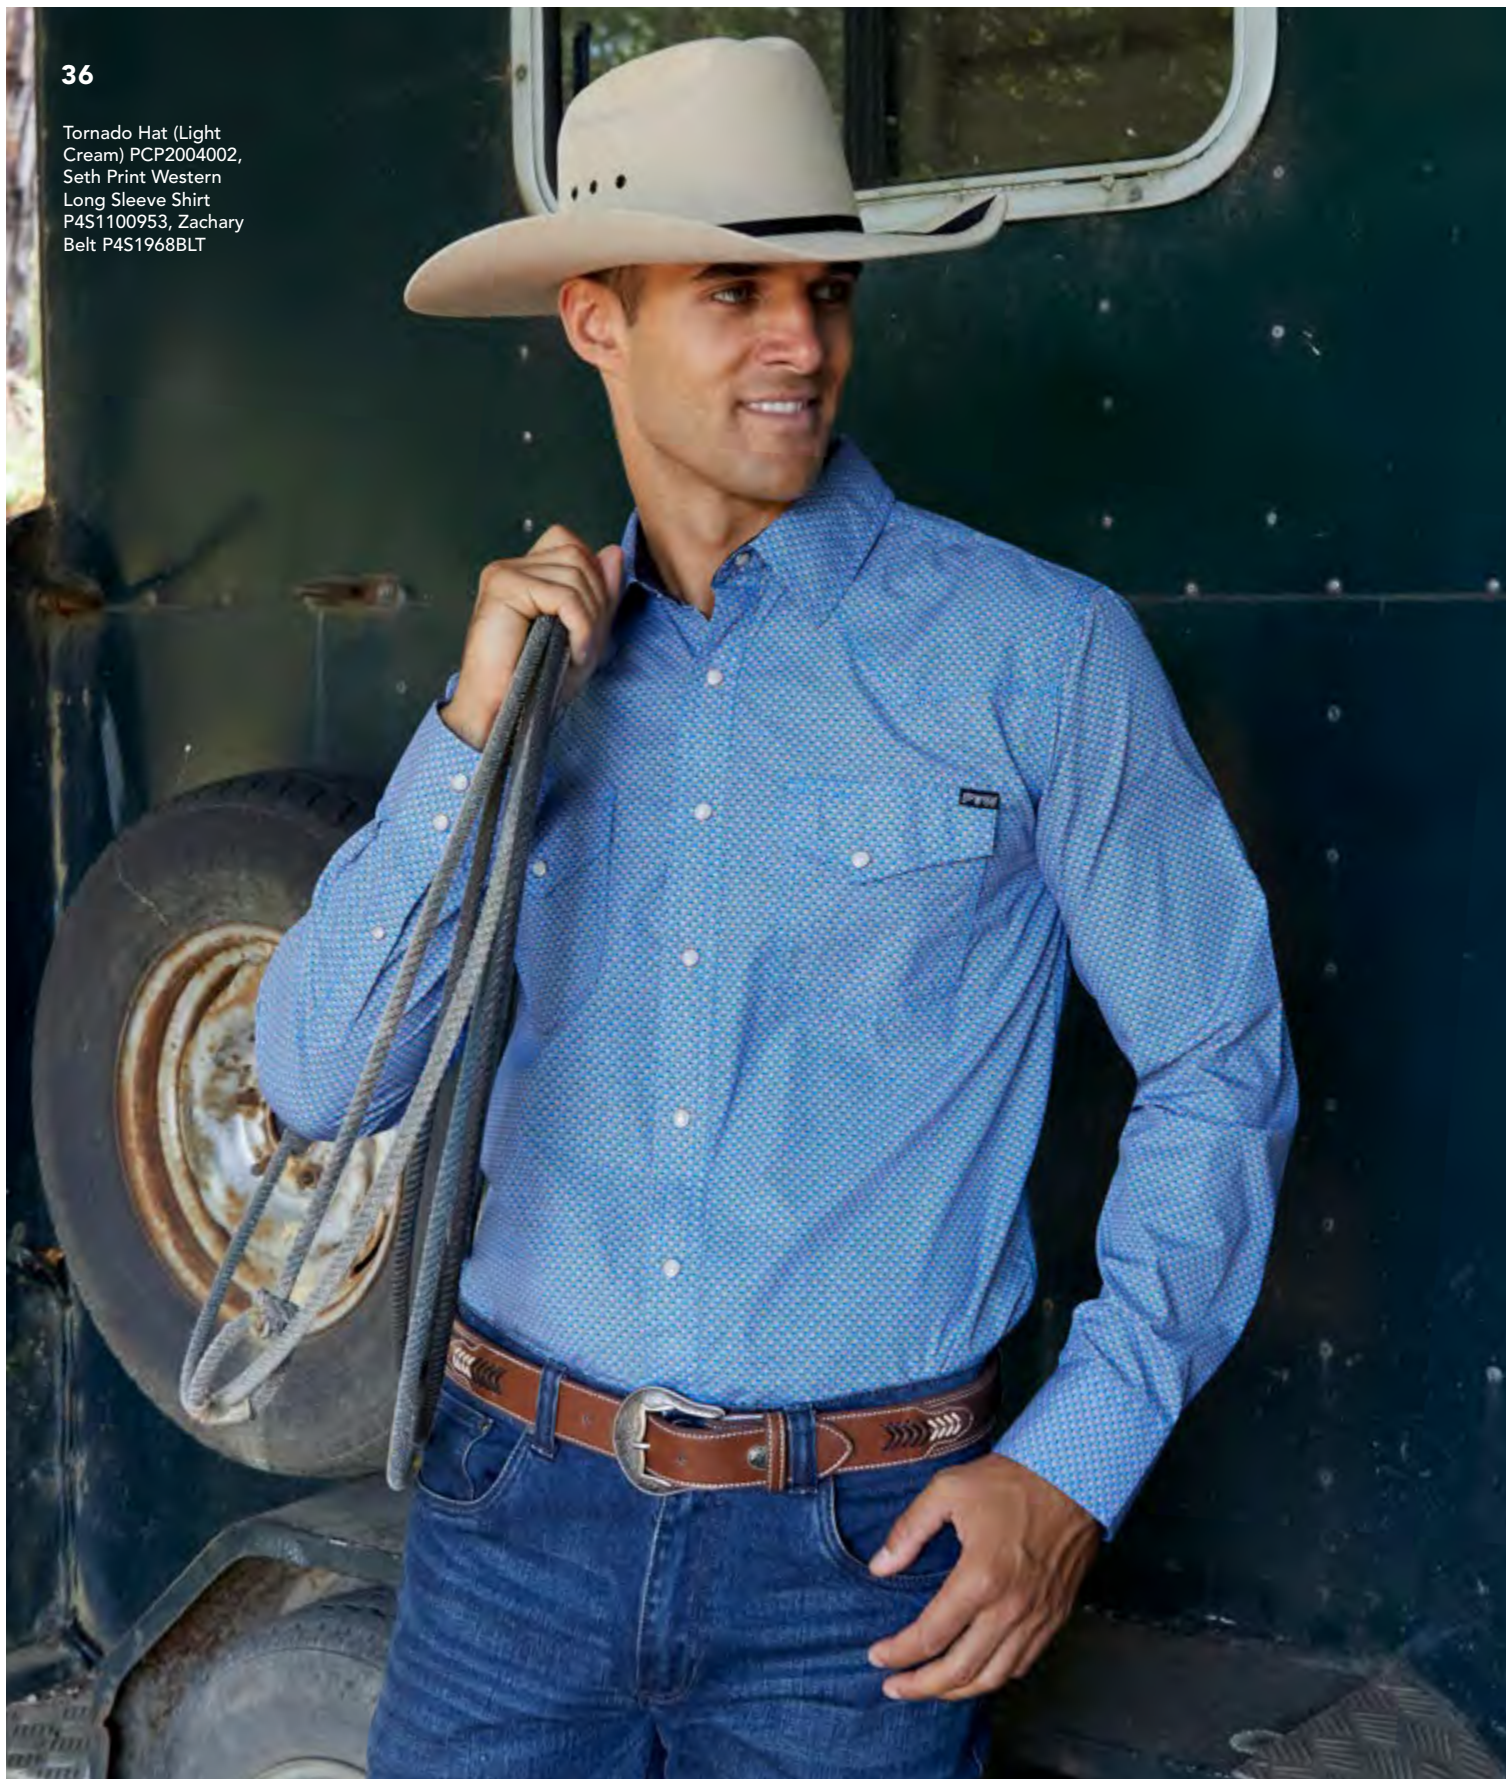

Tornado Hat (Light Cream) PCP2004002,
Seth Print Western
Long Sleeve Shirt
P4S1100953, Zachary
Belt P4S1968BLT

Men's Seth Print Western Long Sleeve Shirt

P4S1100953

XS, S, M, L, XL, XXL, 3XL, 4XL

100% Cotton Print

ROYAL/ORANGE

Classic western long sleeve shirt with geometric print, snap closure, western chest pockets, one with pen holder, western front and back yokes, contrast trim on inside collar stand, triple needle stitch detail on yokes and armholes

$79.95 AUD, $105.95 NZD