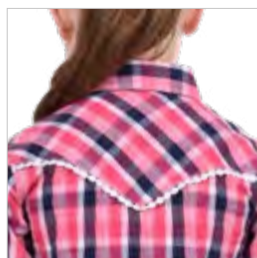

WESTERN BACK YOKE