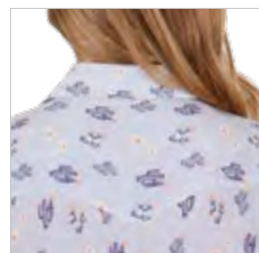

WESTERN BACK YOKE