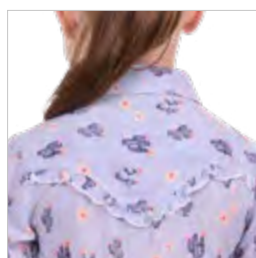

WESTERN BACK YOKE