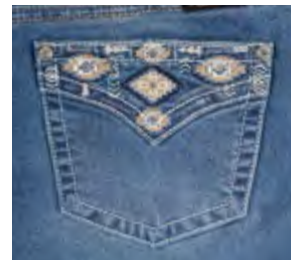

NEW TO STOCKLINES

BACK POCKETS FEATURE EMBROIDERY