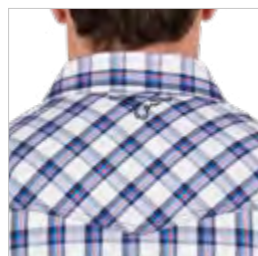

BACK NECK LOGO EMBROIDERY