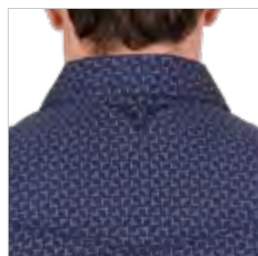

BACK NECK LOGO EMBROIDERY