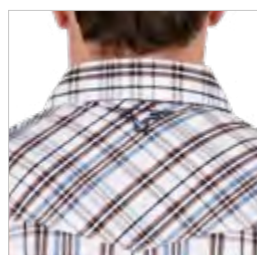

BACK NECK LOGO EMBROIDERY