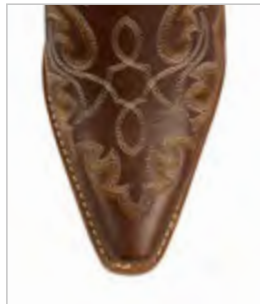

SOLE DETAIL

TOE DETAIL

BLACK

SOLE DETAIL

TOE DETAIL

BROWN

\$129.95 AUD, \$154.95 NZD

Summer 2024 Product Guide