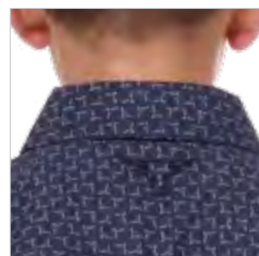

BACK NECK LOGO EMBROIDERY